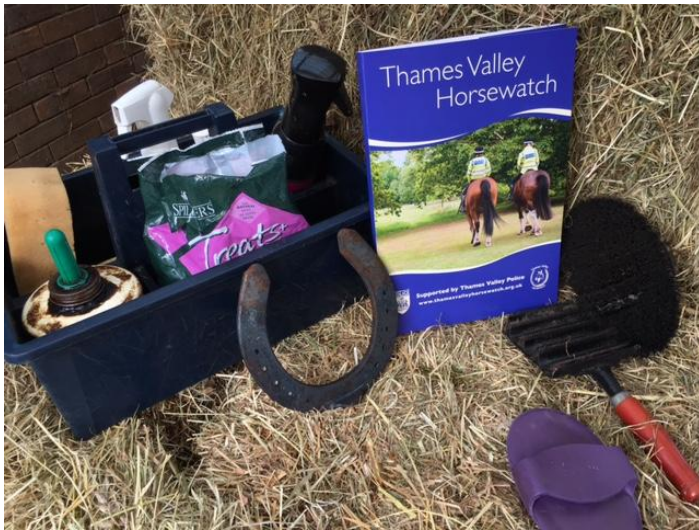

Thames Valley Police is proud to announce the redesign of Horsewatch, the scheme that allows horse owners and those with equine interests to keep updated on what is happening in the local area.

Horsewatch already has over a thousand members but we are keen to build on this. We want to have an equestrian community watch scheme which allows a wide ranging membership to share crime prevention advice and increases awareness of equestrian related local crimes; this will enhance the chances of getting any stolen property returned to owners.

To help encourage people to join the scheme, folders have been created with an introduction leaflet covering basics of how to protect your horse, microchips, freeze marking, tack marking etc, as well as a horse and equipment identification document. By keeping all the information together then should anything be stolen, this inventory can be shown to Officers, making it easier for everyone involved. There is also a Horsewatch yard sign and sticker for horse vehicles/trailers asking police to stop them in the hours of darkness.